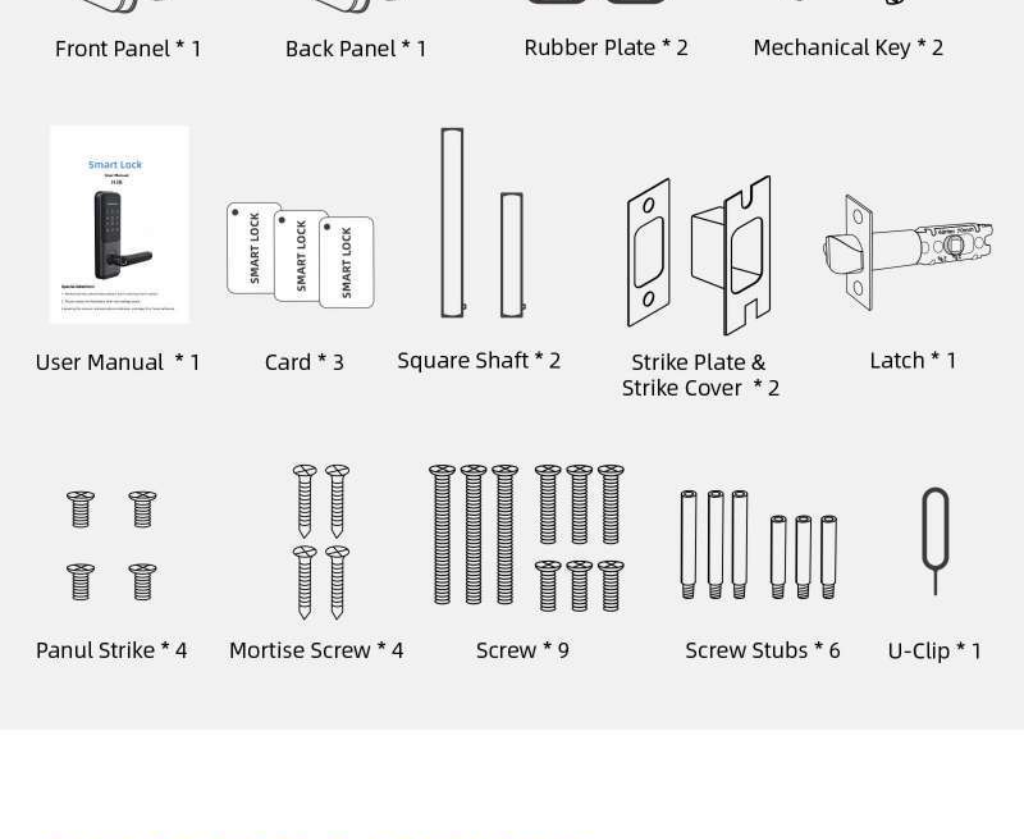

DIY INSTALLATION

EASY TO INSTALL WITH 1 SCREWDRIVER AND 2 SCREWS.

MULTIPLE WAYS TO UNLOCK

Fingerprint	Anti-peep Password
BLE	RFID Card
Mechanical Key	Micro USB Port For Emergency

0 - 95% Working Humidity
-35°C ~ 55°C Working Temperature
6V/4x AA Batteries Working Voltage
Less than 4.8V Low Wattage Alarm

VOICE UNLOCK WITH ALEXA

SMART HANDLE LOCK H3

- Features**
- Lock Dimension: 239mm(D)*79mm(L)*26mm(H);
 - Available in Matted Black, Hairline Silver, APP BLE / fingerprint / pincode / card.
 - Attractive smart access APP/ WIFI / APP BLE / fingerprint / pincode / card.
 - Voice Commands via Google Assistant & Amazon Alexa;
 - User Capacity: Finger: 200, PIN: 200, Card: 200, E-key: unlimited;
 - Suitable for all mortises: 60/70 Latchbolt; 4085 / 5085 / 6085 / 5572;
 - Waterproof IP55;
 - Easy installation, 1 minutes installation only;
 - Adjustable for all door thickness;
 - 1 year batteries life;
 - 250K cycle time;
 - 200 hours salt-spray ;
 - USB for emergency power;
 - Mechanical key for emergency;

COLORS OPTIONS

SUITABLE FOR BELOW LOCK BODY

60/70 Latchbolt/4085/5085/6085/5572

INSIDE PACKING

OEM BRANDING

OEM BRANDING IN FOLLOWING POSITION.