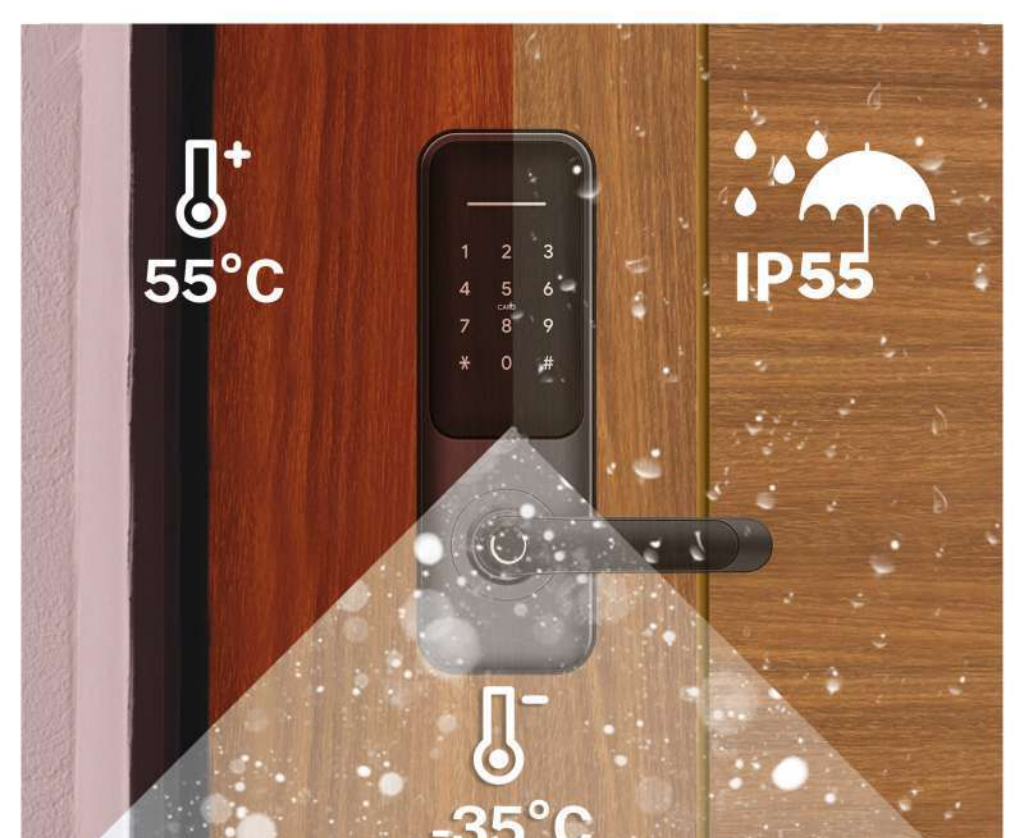

- BLE
- Fingerprint
- 1 2 3
4 5 6
7 8 9
* 0 #
Password
- CARD
- Mechanical Key
- APP
- Remote Control

Before - only key unlock

APP BLE / Fingerprint / Card unlock / WiFi unlock
Pin code unlock / Mechanical key unlock

DIY INSTALLATION

EASY TO INSTALL WITH 1 SCREWDRIVER AND 2 SCREWS.

MULTIPLE WAYS TO UNLOCK

Fingerprint	Anti-peep Password
BLE	RFID Card
Mechanical Key	Micro USB Port For Emergency

0 - 95% Working Humidity
-35°C ~ 55°C Working Temperature
6V/4x AA Batteries Working Voltage
Less than 4.8V Low Wattage Alarm

VOICE UNLOCK WITH ALEXA

SMART HANDLE LOCK H3

- Features**
- Lock Dimension: 239mm(D)*79mm(L)*26mm(H);
 - Available in Matted Black, Hairline Silver, APP BLE / fingerprint / pincode / card.
 - Attractive smart access APP/ WIFI / APP BLE / fingerprint / pincode / card.
 - Voice Commands via Google Assistant & Amazon Alexa;
 - User Capacity: Finger: 200, PIN: 200, Card: 200, E-key: unlimited;
 - Suitable for all mortises: 60/70 Latchbolt; 4085 / 5085 / 6085 / 5572;
 - Waterproof IP55;
 - Easy installation, 1 minutes installation only;
 - Adjustable for all door thickness;
 - 1 year batteries life;
 - 250K cycle time;
 - 200 hours salt-spray ;
 - USB for emergency power;
 - Mechanical key for emergency;