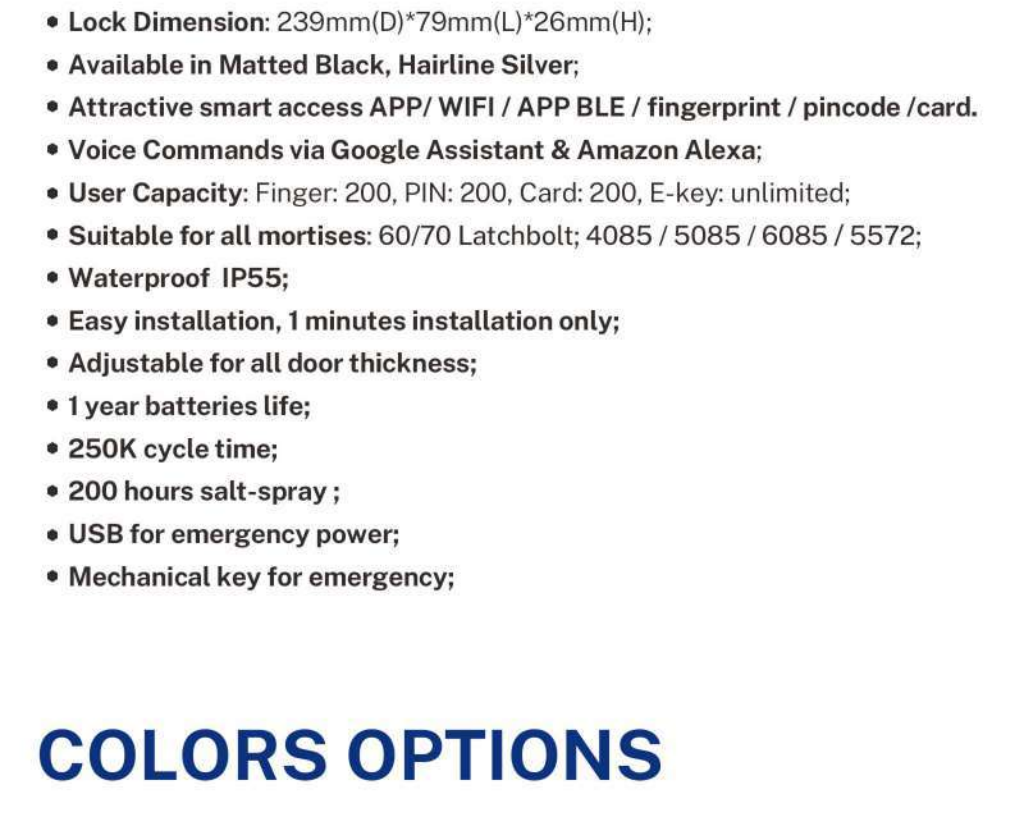

- BLE
- Fingerprint
- 1 2 3
4 5 6
7 8 9
* 0 #
Password
- CARD
- Mechanical Key
- APP
- Remote Control

Before - only key unlock

APP BLE / Fingerprint / Card unlock / WiFi unlock
Pin code unlock / Mechanical key unlock

DIY INSTALLATION

EASY TO INSTALL WITH 1 SCREWDRIVER AND 2 SCREWS.

MULTIPLE WAYS TO UNLOCK

Fingerprint	Anti-peep Password
BLE	RFID Card
Mechanical Key	Micro USB Port For Emergency

0 - 95% Working Humidity
-35°C ~ 55°C Working Temperature
6V/4x AA Batteries Working Voltage
Less than 4.8V Low Wattage Alarm

VOICE UNLOCK WITH ALEXA

SMART HANDLE LOCK H3

- Features**
- Lock Dimension: 239mm(D)*79mm(L)*26mm(H);
 - Available in Matted Black, Hairline Silver, APP BLE / fingerprint / pincode / card.
 - Attractive smart access APP/ WIFI / APP BLE / fingerprint / pincode / card.
 - Voice Commands via Google Assistant & Amazon Alexa;
 - User Capacity: Finger: 200, PIN: 200, Card: 200, E-key: unlimited;
 - Suitable for all mortises: 60/70 Latchbolt; 4085 / 5085 / 6085 / 5572;
 - Waterproof IP55;
 - Easy installation, 1 minutes installation only;
 - Adjustable for all door thickness;
 - 1 year batteries life;
 - 250K cycle time;
 - 200 hours salt-spray ;
 - USB for emergency power;
 - Mechanical key for emergency;