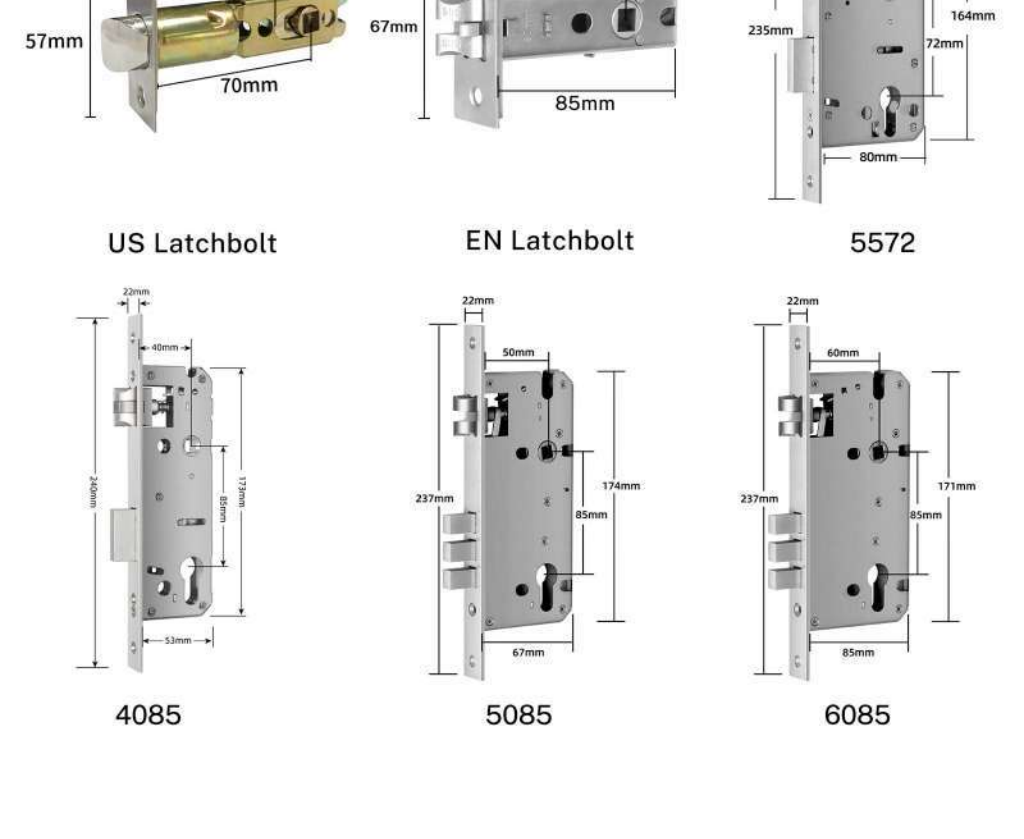

- BLE
- Fingerprint
- 1 2 3
4 5 6
7 8 9
* 0 #
Password
- CARD
- Mechanical Key
- APP
- Remote Control

Before - only key unlock

APP BLE / Fingerprint / Card unlock / WiFi unlock
Pin code unlock / Mechanical key unlock

DIY INSTALLATION

EASY TO INSTALL WITH 1 SCREWDRIVER AND 2 SCREWS.

MULTIPLE WAYS TO UNLOCK

Fingerprint	Anti-peep Password
BLE	RFID Card
Mechanical Key	Micro USB Port For Emergency

0 - 95% Working Humidity
-35°C ~ 55°C Working Temperature
6V/4x AA Batteries Working Voltage
Less than 4.8V Low Wattage Alarm

VOICE UNLOCK WITH ALEXA

SMART HANDLE LOCK H3

- Features**
- Lock Dimension: 239mm(D)*79mm(L)*26mm(H);
 - Available in Matted Black, Hairline Silver, APP BLE / fingerprint / pincode / card.
 - Attractive smart access APP/ WIFI / APP BLE / fingerprint / pincode / card.
 - Voice Commands via Google Assistant & Amazon Alexa;
 - User Capacity: Finger: 200, PIN: 200, Card: 200, E-key: unlimited;
 - Suitable for all mortises: 60/70 Latchbolt; 4085 / 5085 / 6085 / 5572;
 - Waterproof IP55;
 - Easy installation, 1 minutes installation only;
 - Adjustable for all door thickness;
 - 1 year batteries life;
 - 250K cycle time;
 - 200 hours salt-spray ;
 - USB for emergency power;
 - Mechanical key for emergency;

COLORS OPTIONS

SUITABLE FOR BELOW LOCK BODY

60/70 Latchbolt/4085/5085/6085/5572

INSIDE PACKING

OEM BRANDING

OEM BRANDING IN FOLLOWING POSITION.